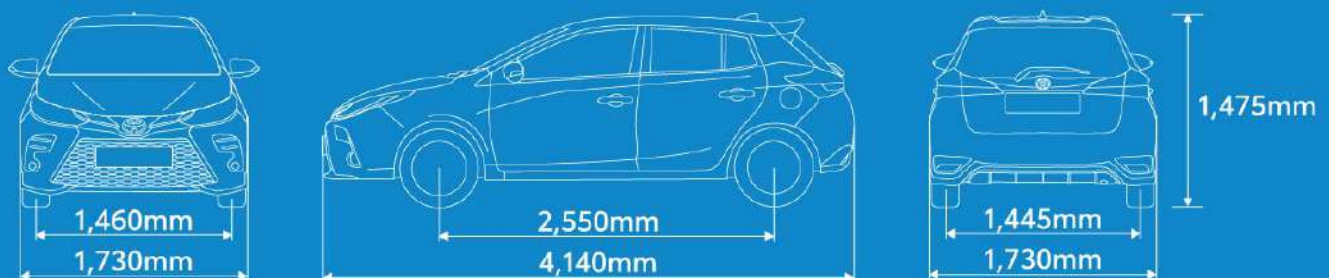

SPECIFICATIONS

		1.5G	1.5E
ENGINE			
Model		2NR-FE	
Type		4-cylinder, In-line, 16-valve, DOHC with Dual VVT-i	
Displacement	cc (mm)	1,496	
Max. output	PS / rpm	107 / 6,000	
Max. torque	Nm / rpm	140 / 4,200	
TRANSMISSION			
Type		Continuously Variable Transmission (CVT) with 7-speed Sport Sequential Shiftmatic mode	
CHASSIS			
Suspension Type	Front / Rear	MacPherson Strut with Stabiliser / Torsion Beam with Stabiliser	
Brakes	Front / Rear	Ventilated Disc / Solid Disc	Ventilated Disc / Drum
Tyres & Rims		195/50R16, Alloy	
Spare Tyre & Rim		195/50R16, Alloy	
Steering		Electric Power Steering (EPS)	
MEASUREMENTS			
Kerb Weight	kg	1,140	1,115
Fuel Tank Capacity	litre	42	
Minimum Turning Radius	m	5.1	
EXTERIOR			
Headlamps	Type	LED with Follow-me-home Function	
	Levelling	Manual	
Rear Combi Lamps	Type	LED	
Daytime Running Lights (DRL)		LED	
Door Outer Handle		Chrome Plated	Body Colour
Windshield Glass		Acoustic	
Front Grille		Colour with Plating	
Fog Lamps	Front / Rear	LED / With	
Wing Mirrors		Power-adjustable & Retractable with Turn Indicators and Auto Fold Function	
RFID		With	

DIMENSIONS