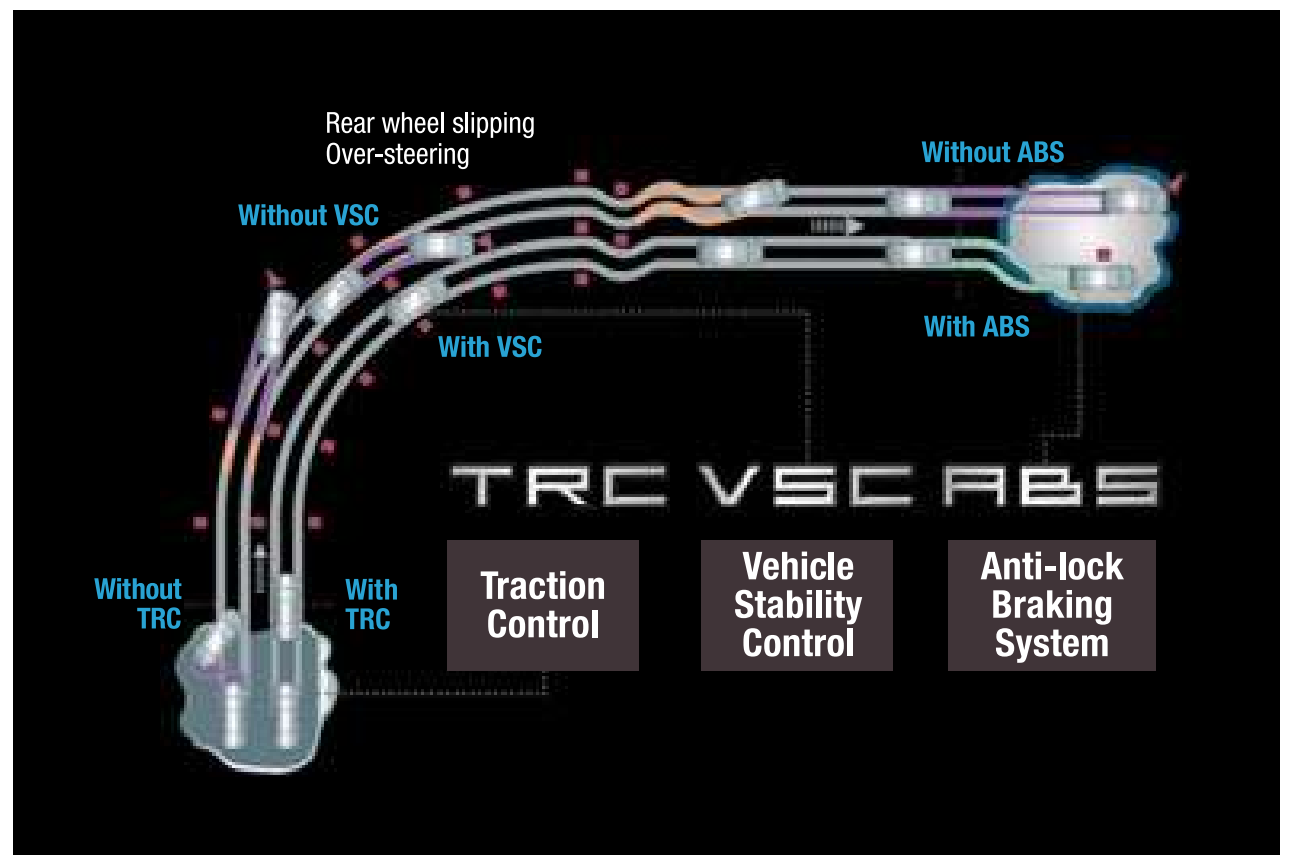

Adaptive Cruise Control (ACC)

Follows the preceding vehicle at a safe distance with its on-board stereo camera.

Adaptive Driving Beam (ADB)

Automatically adjusts the headlamp light distribution to not dazzle preceding and oncoming vehicles.

Actual vehicle may vary from image shown.

360-T ADVANCED

SAFE-T Trust for smoother journeys ahead

Blind Spot Monitor (BSM)

Detects vehicles that may not be visible to the driver when changing lanes or reversing.

Rear Cross Traffic Alert (RCTA)

Assists the driver when in reverse.

3D Panoramic View Monitor (PVM)

Easily maneuver your vehicle in tight spaces.

Vehicle Stability Control (VSC)

with Traction Control (TRC)

Front & Rear Sonar Sensor

Alerts driver when the vehicle is in close proximity of an object/vehicle.

360-T ADVANCED

CONNECTIVI-T Technology at your command

6 SRS Airbags

Strategically placed for protection during collision.