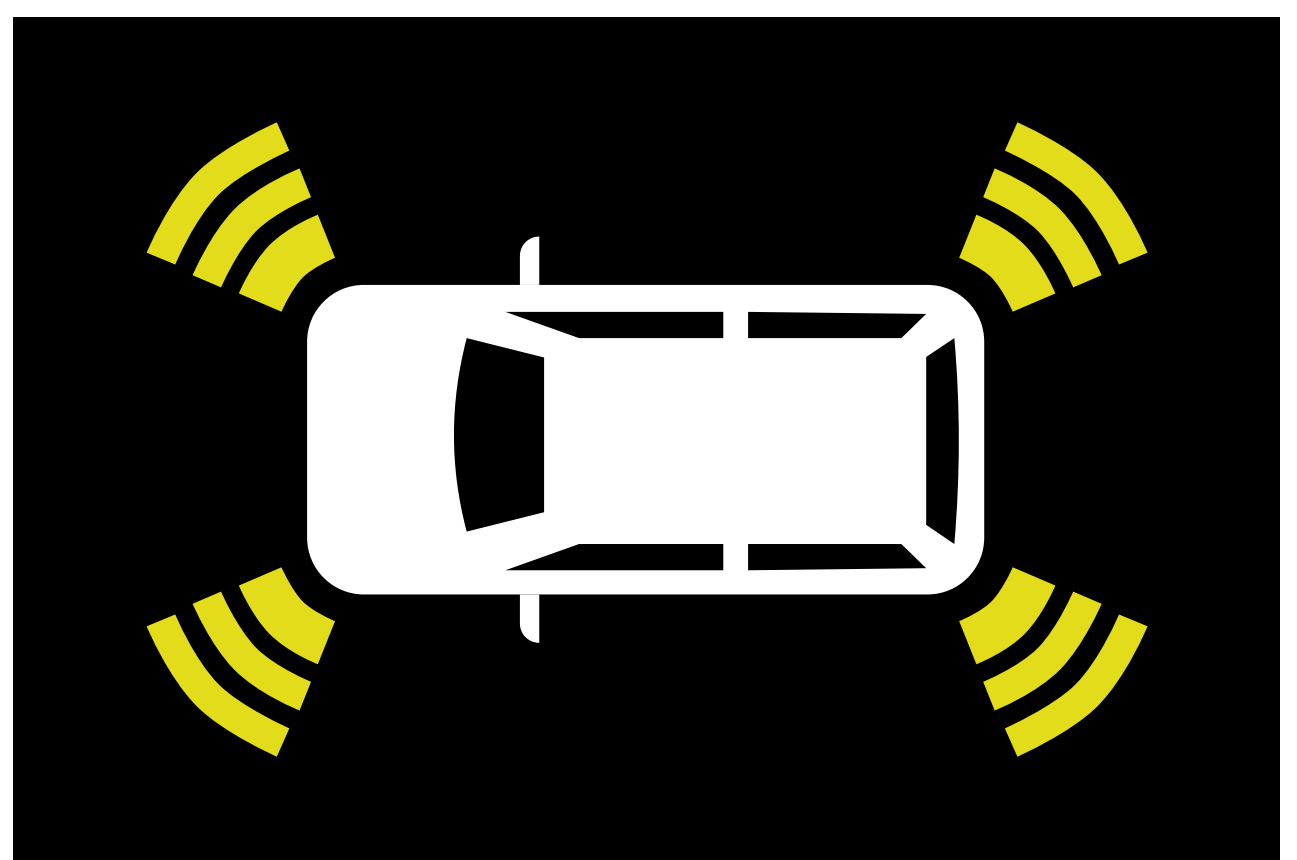

Front & Rear Sonar Sensor

Alerts driver when the vehicle is in close proximity of an object/vehicle.