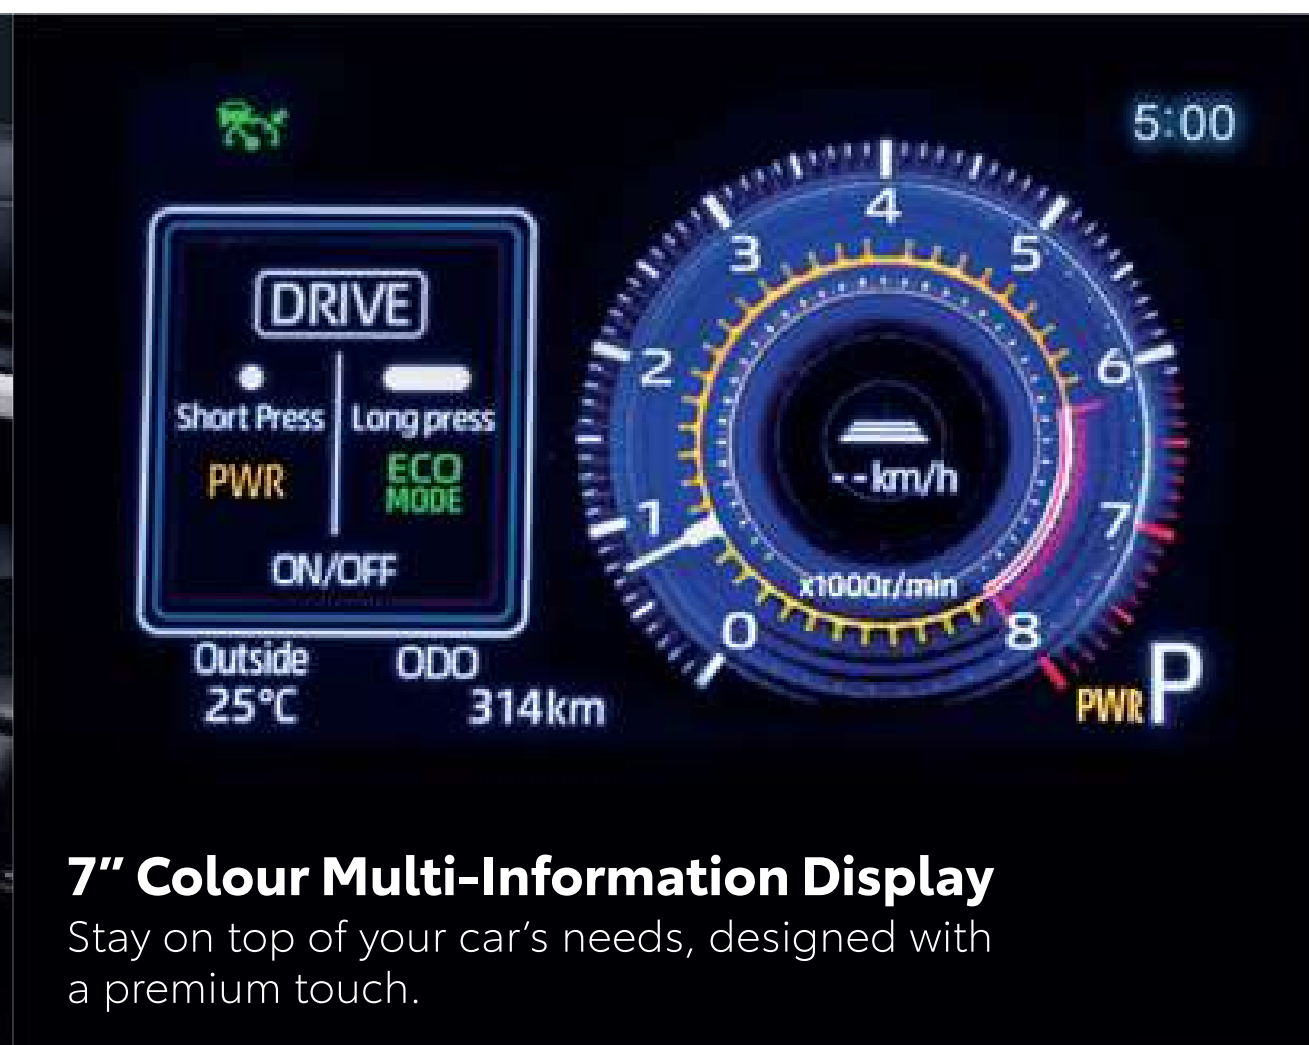

In a Veloz, you can drive in style without compromising comfort.

Premium Semi-Leather Seats

Ensuring pleasant journeys with unparalleled comfort.

7" Colour Multi-Information Display

Stay on top of your car's needs, designed with a premium touch.