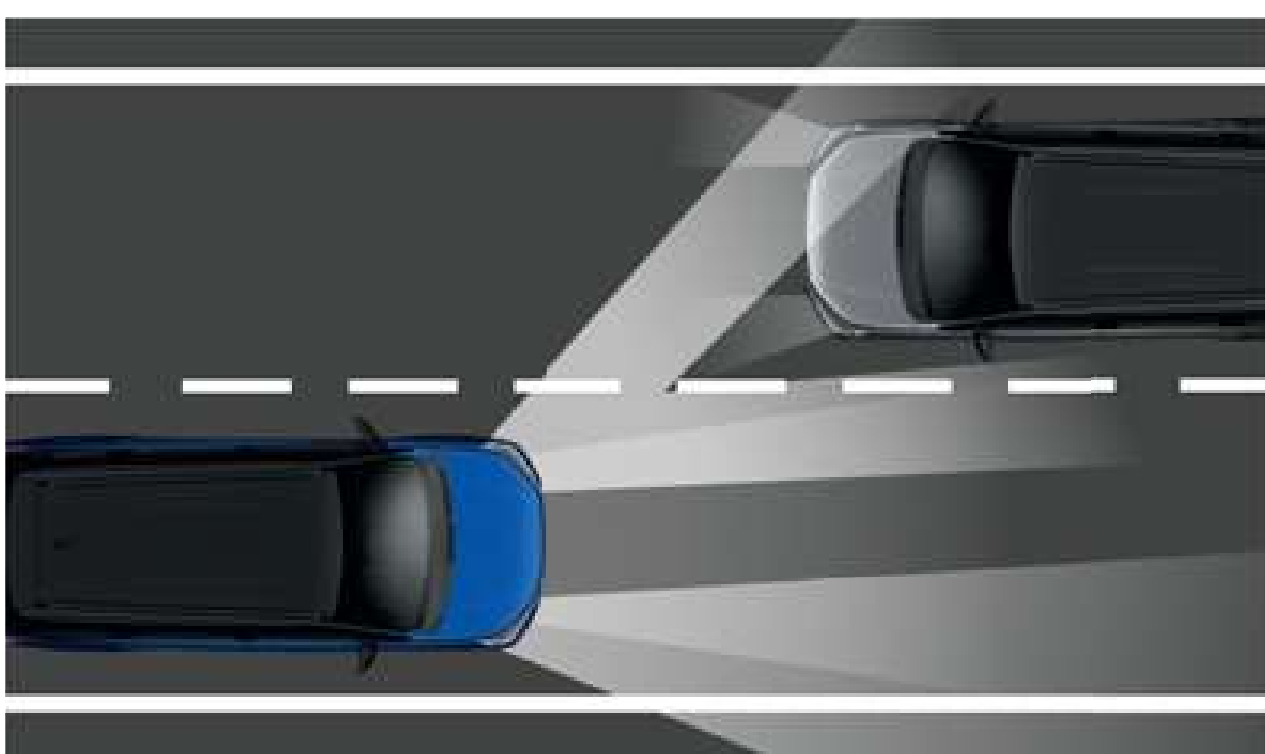

Adaptive Driving Beam (ADB)

Automatically adjusts the headlamp light distribution to not dazzle preceding and oncoming vehicles.

Actual vehicle may vary from image shown.